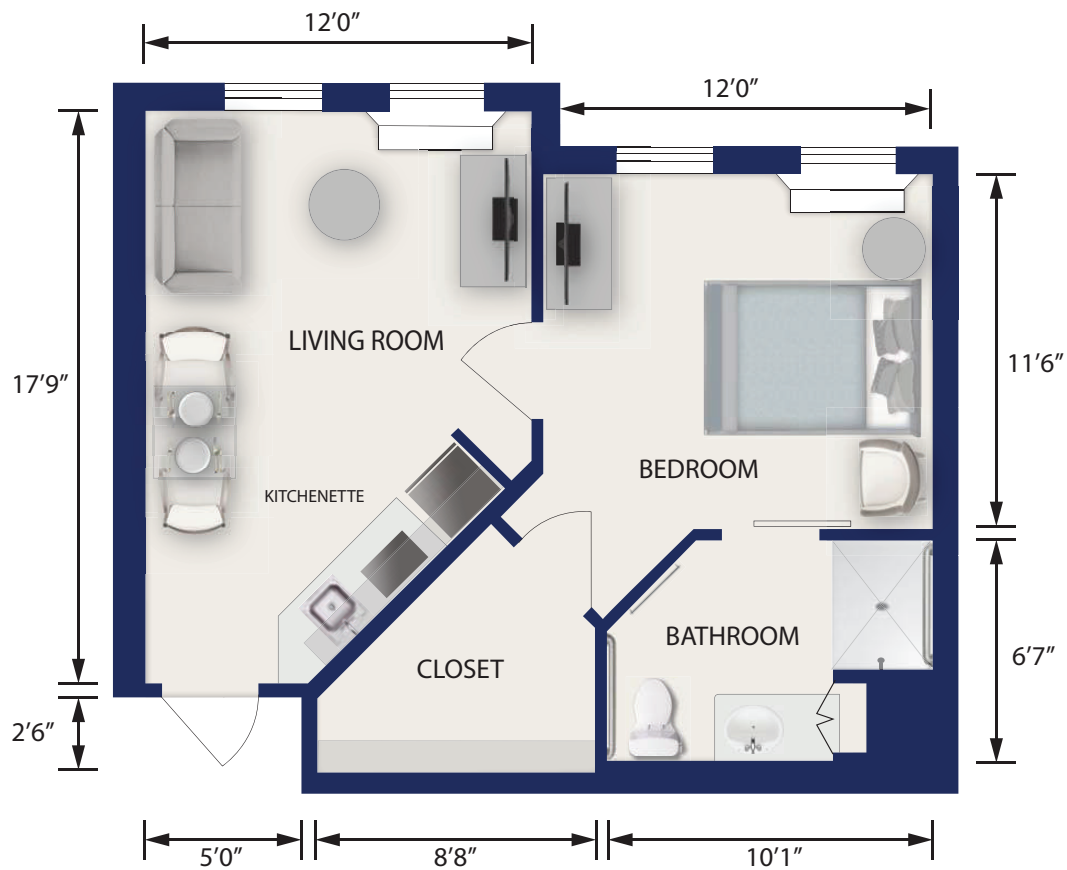

# Resident Floor Plans

Blue Jay  
424-454 sq. ft.