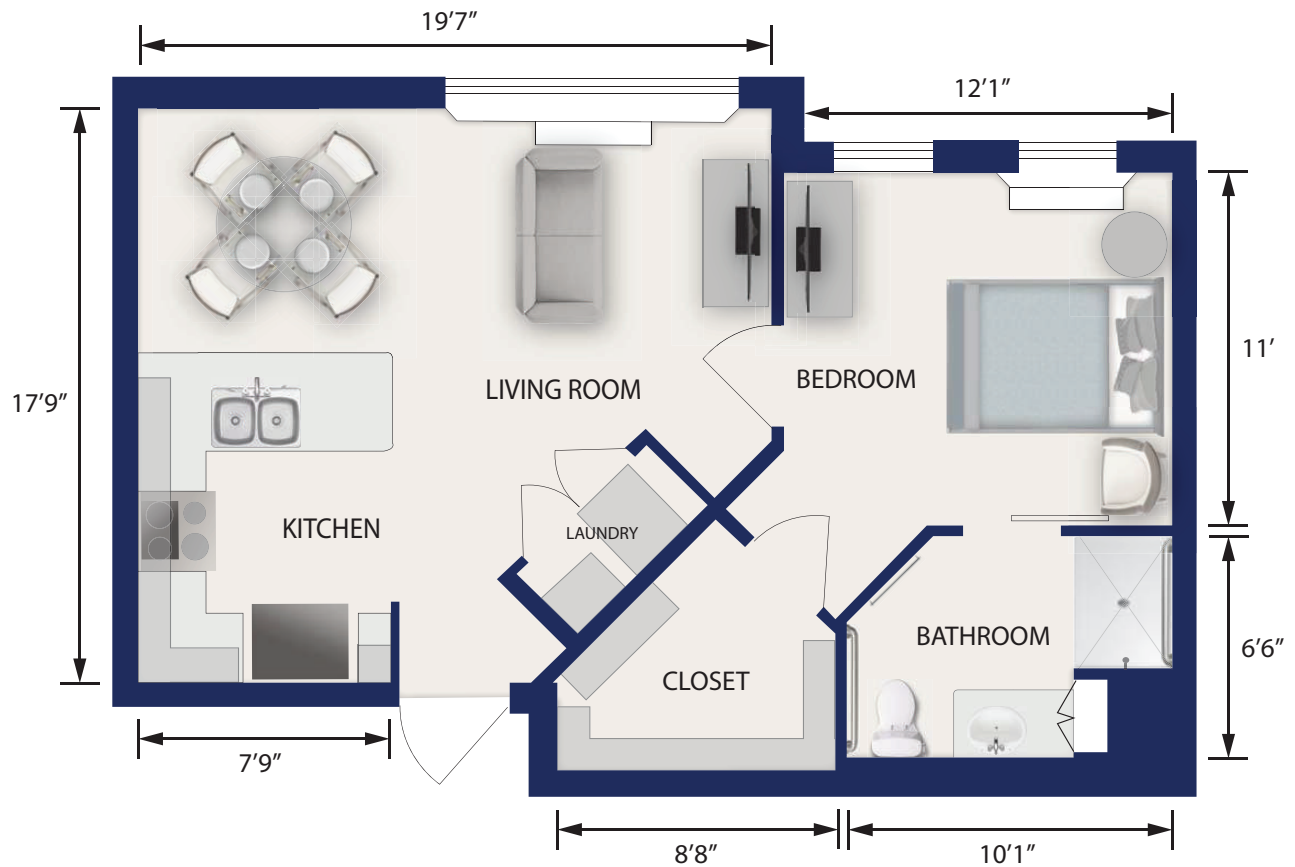

Resident Floor Plans

Mallard
587-647 sq. ft.