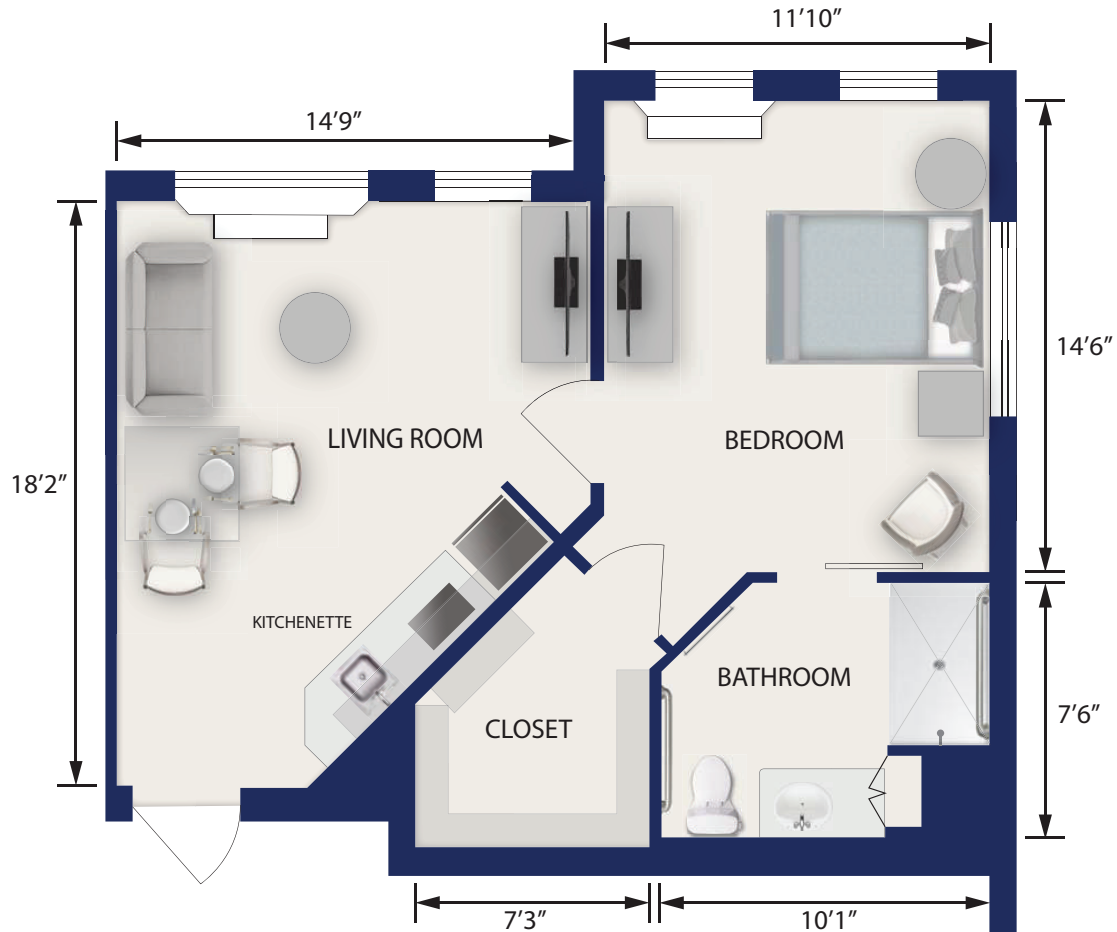

Resident Floor Plans

Robin
551-570 sq. ft.