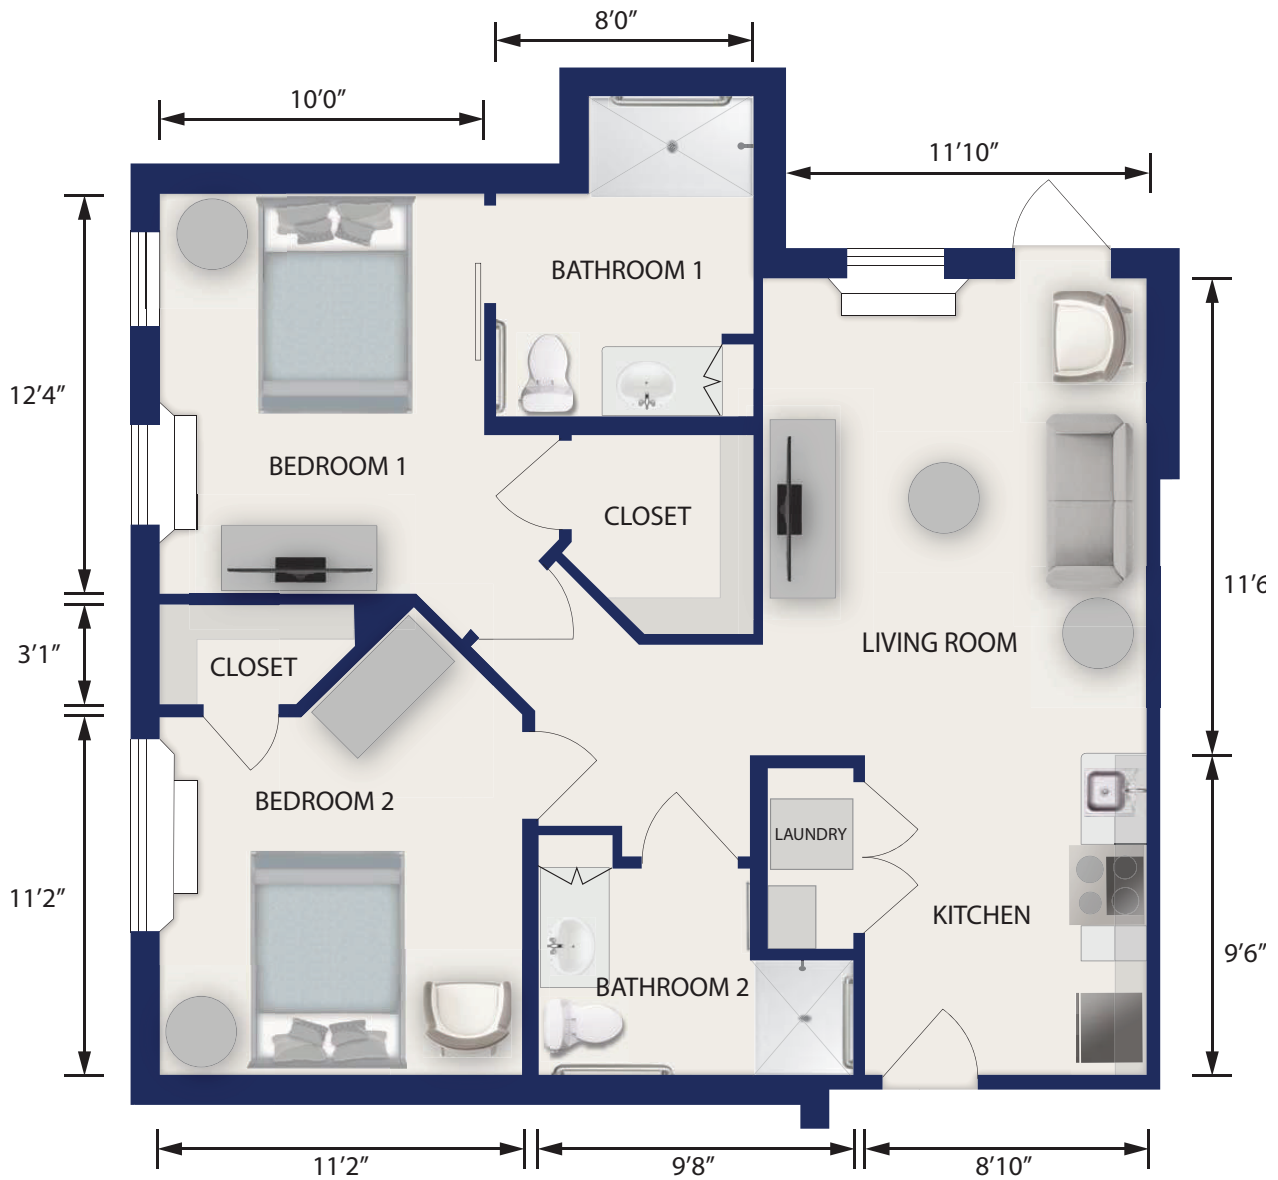

Resident Floor Plans

Swan Suite
~ 810 sq. ft.